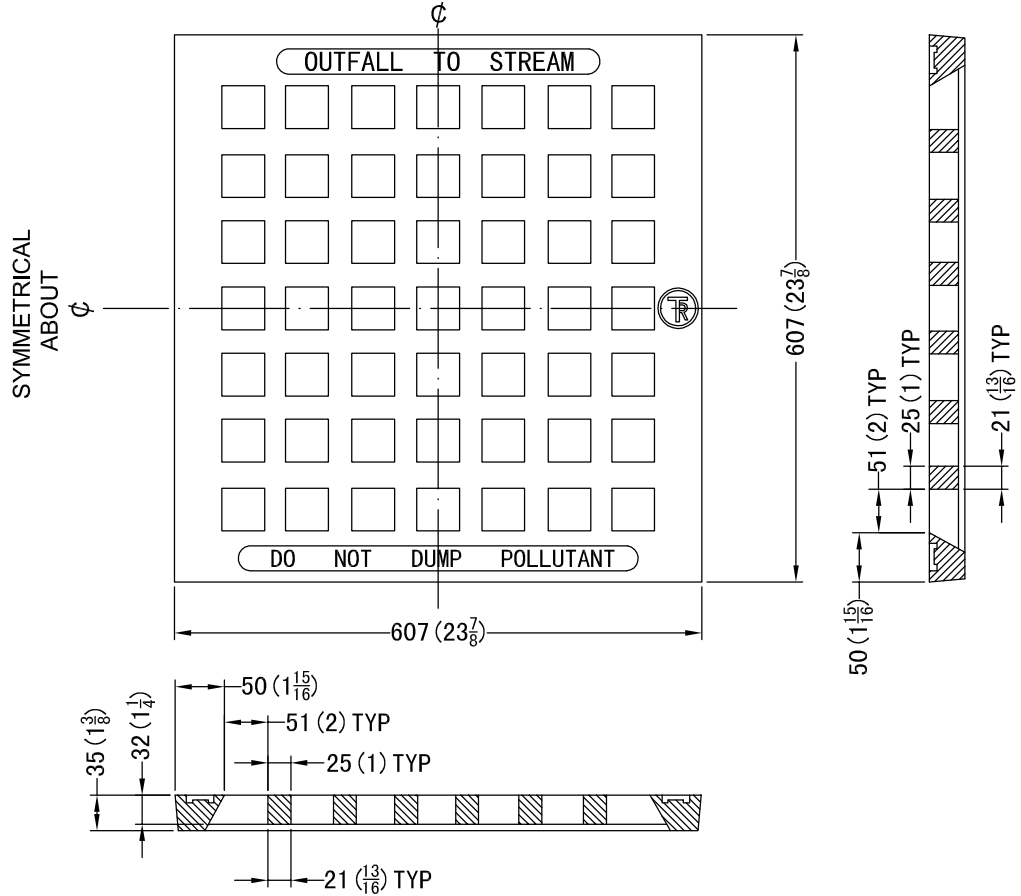

SYMMETRICAL
ABOUT

- NOTES:
 MAT'L:ASTM A48 CLASS 25B GREY IRON
 FINISH:BITUMINOUS DIP
 LOADING:HIGHWAY LOADING
 FITS TR34 FRAME BICYCLE FRIENDLY

WESTVIEW SALES LTD.		TR34M CATCH BASIN GRATE
---------------------	--	-------------------------