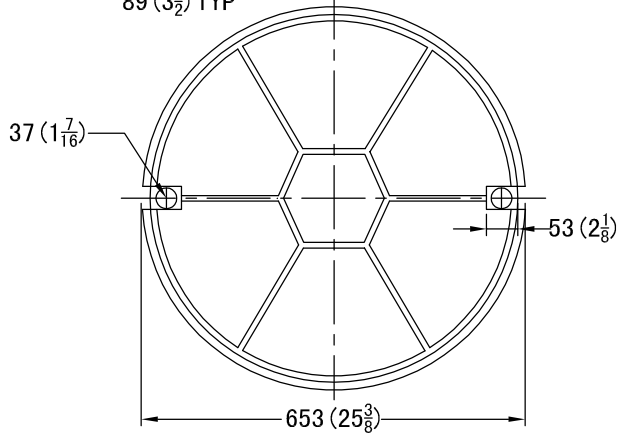

SYMMETRICAL ABOUT

NOTES:  
 MAT'L:ASTM A536 DUCTILE IRON 80-55-06  
 FINISH:BITUMINOUS DIP  
 LOADING:HIGHWAY LOADING

WESTVIEW SALES LTD.		TR41 COVER FLOATING MANHOLE COVER
---------------------	--	--------------------------------------