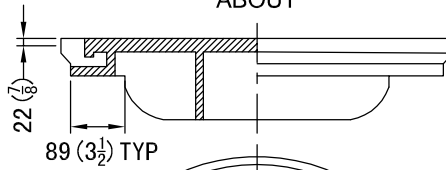

SYMMETRICAL ABOUT

NOTES:  
 MAT'L:ASTM A536 DUCTILE IRON 80-55-06  
 FINISH:BITUMINOUS DIP  
 LOADING:HIGHWAY LOADING

WESTVIEW SALES LTD.		TR41 COVER FLOATING MANHOLE COVER
---------------------	--	--------------------------------------