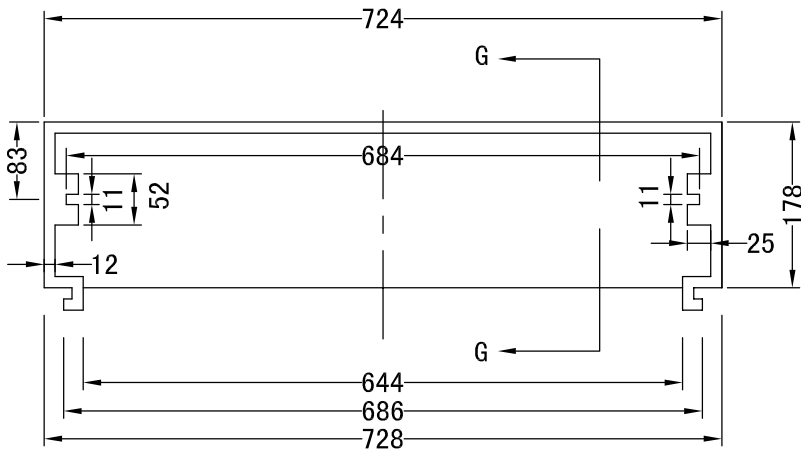

END VIEW

FRONT VIEW

SECTION G-G

NOTES:
 MAT'L:ASTM A48 CLASS 30 GREY IRON
 FINISH:BITUMINOUS DIP
 LOADING:H20

WESTVIEW SALES LTD.	STANDARD CURB TYPE CATCH BASIN	RB70 SIFL SIDE INLET LOCKING
---------------------	-----------------------------------	---------------------------------