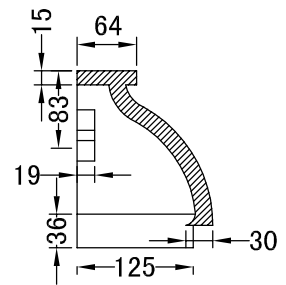

END VIEW

FRONT VIEW

SECTION G-G

NOTES:
 MAT'L:ASTM A48 CLASS 30 GREY IRON
 FINISH:BITUMINOUS DIP
 LOADING:H20

WESTVIEW SALES LTD.	STANDARD CURB TYPE CATCH BASIN	RB70 SIFL SIDE INLET LOCKING
---------------------	-----------------------------------	---------------------------------