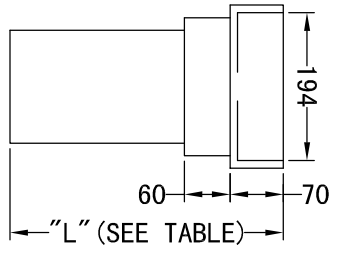

NO	LENGTH "L"
12	311 mm
24	616 mm
36	921 mm

TYPE "A"  
VALVE BOX  
RISERS

TYPE "A" VB LID  
INTERMEDIATE  
EXTENSION

TYPE "A"  
VALVE BOX TOP  
CAST IRON

TYPE "A"  
VALVE BOX BOTTOM  
CAST IRON

TYPE "A"  
VALVE BOX BOTTOM  
CAST IRON

LIFTER RING

LOCKING RING

NO	VALVE	RISERS	RINGS
A	25mm	51mm	76mm
B	51mm	51mm	51mm
C	79mm	105mm	130mm

\*DIMENSIONS IN MM\*

ROD C/W  
ROCK GUARD

ROD  
STANDARD

WESTVIEW SALES LTD.

TYPE A VALVE BOX  
ASSEMBLY