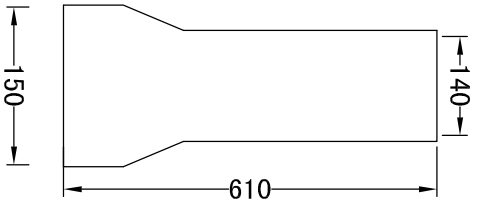

NO	LENGTH "L"
12	311 mm
24	616 mm
36	921 mm

TYPE "A"  
VALVE BOX  
RISERS

TYPE "A" VB LID  
INTERMEDIATE  
EXTENSION

TYPE "A"  
VALVE BOX TOP  
CAST IRON

TYPE "A"  
VALVE BOX BOTTOM  
CAST IRON

TYPE "A"  
VALVE BOX BOTTOM  
CAST IRON

LIFTER RING

LOCKING RING

NO	VALVE	RISERS	RINGS
A	25mm	51mm	76mm
B	51mm	51mm	51mm
C	79mm	105mm	130mm

\*DIMENSIONS IN MM\*

ROD C/W  
ROCK GUARD

ROD  
STANDARD

WESTVIEW SALES LTD.

TYPE A VALVE BOX  
ASSEMBLY