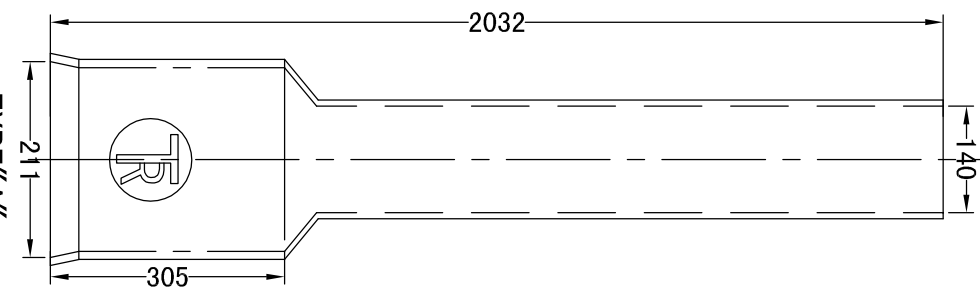

NO	LENGTH "L"
12	311 mm
24	616 mm
36	921 mm

TYPE "A"  
VALVE BOX  
RISERS

TYPE "A" VB LID  
INTERMEDIATE  
EXTENSION

TYPE "A"  
VALVE BOX TOP  
CAST IRON

TYPE "A"  
VALVE BOX BOTTOM  
CAST IRON

TYPE "A"  
VALVE BOX BOTTOM  
CAST IRON

LIFTER RING

LOCKING RING

NO	VALVE	RISERS	RINGS
A	25mm	51mm	76mm
B	51mm	51mm	51mm
C	79mm	105mm	130mm

\*DIMENSIONS IN MM\*

ROD C/W  
ROCK GUARD

ROD  
STANDARD

WESTVIEW SALES LTD.

TYPE A VALVE BOX  
ASSEMBLY