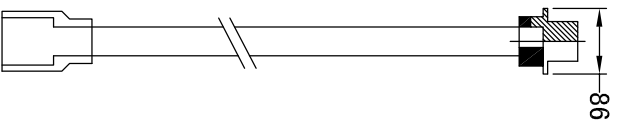

LIFTER RING

LOCKING RING

NO	VALVE	RISERS	RINGS
A	25mm	51mm	76mm
B	51mm	51mm	51mm
C	79mm	105mm	130mm

\*DIMENSIONS IN MM\*

ROD C/W  
ROCK GUARD

ROD  
STANDARD

WESTVIEW SALES LTD.

TYPE A VALVE BOX  
ASSEMBLY