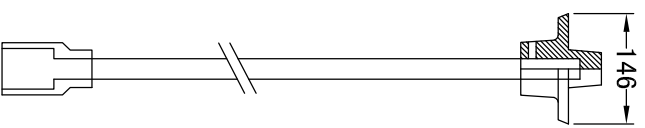

NO	LENGTH "L"
12	311 mm
24	616 mm
36	921 mm

TYPE "A"  
VALVE BOX  
RISERS

TYPE "A" VB LID  
INTERMEDIATE  
EXTENSION

TYPE "A"  
VALVE BOX TOP  
CAST IRON

TYPE "A"  
VALVE BOX BOTTOM  
CAST IRON

TYPE "A"  
VALVE BOX BOTTOM  
CAST IRON

LIFTER RING

LOCKING RING

NO	VALVE	RISERS	RINGS
A	25mm	51mm	76mm
B	51mm	51mm	51mm
C	79mm	105mm	130mm

\*DIMENSIONS IN MM\*

ROD C/W  
ROCK GUARD

ROD  
STANDARD

WESTVIEW SALES LTD.

TYPE A VALVE BOX  
ASSEMBLY