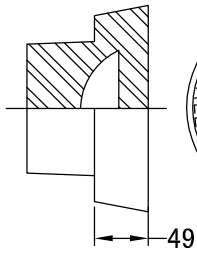

NO	LENGTH "L"
12	311 mm
24	616 mm
36	921 mm

TYPE "A"  
VALVE BOX  
RISERS

TYPE "A" VB LID  
INTERMEDIATE  
EXTENSION

TYPE "A"  
VALVE BOX TOP  
CAST IRON

TYPE "A"  
VALVE BOX BOTTOM  
CAST IRON

TYPE "A"  
VALVE BOX BOTTOM  
CAST IRON

LIFTER RING

LOCKING RING

NO	VALVE	RISERS	RINGS
A	25mm	51mm	76mm
B	51mm	51mm	51mm
C	79mm	105mm	130mm

\*DIMENSIONS IN MM\*

ROD C/W  
ROCK GUARD

ROD  
STANDARD

WESTVIEW SALES LTD.

TYPE A VALVE BOX  
ASSEMBLY