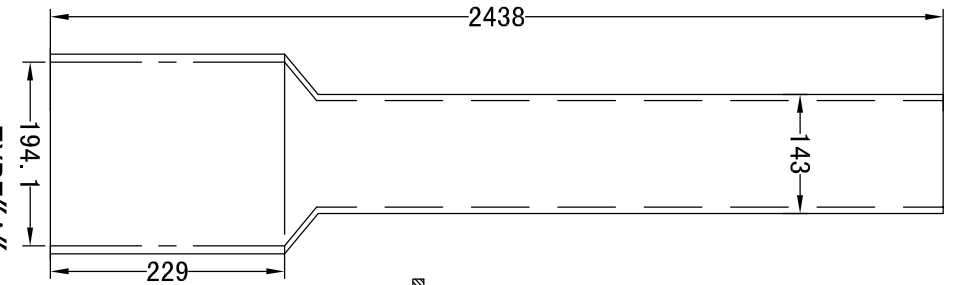

NO	LENGTH "L"
12	311 mm
24	616 mm
36	921 mm

TYPE "A"  
VALVE BOX  
RISERS

TYPE "A" VB LID  
INTERMEDIATE  
EXTENSION

TYPE "A"  
VALVE BOX TOP  
CAST IRON

TYPE "A"  
VALVE BOX BOTTOM  
CAST IRON

TYPE "A"  
VALVE BOX BOTTOM  
CAST IRON

LIFTER RING

LOCKING RING

NO	VALVE	RISERS	RINGS
A	25mm	51mm	76mm
B	51mm	51mm	51mm
C	79mm	105mm	130mm

\*DIMENSIONS IN MM\*

ROD C/W  
ROCK GUARD

ROD  
STANDARD

WESTVIEW SALES LTD.

TYPE A VALVE BOX  
ASSEMBLY