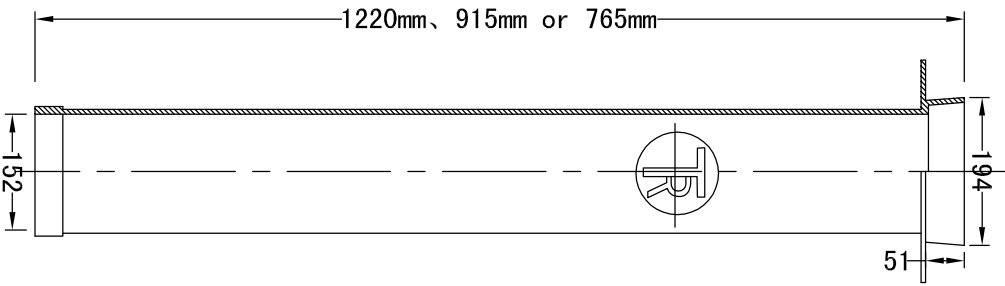

NO	LENGTH "L"
12	311 mm
24	616 mm
36	921 mm

TYPE "A"  
VALVE BOX  
RISERS

TYPE "A" VB LID  
INTERMEDIATE  
EXTENSION

TYPE "A"  
VALVE BOX TOP  
CAST IRON

TYPE "A"  
VALVE BOX BOTTOM  
CAST IRON

TYPE "A"  
VALVE BOX BOTTOM  
CAST IRON

LIFTER RING

LOCKING RING

NO	VALVE	RISERS	RINGS
A	25mm	51mm	76mm
B	51mm	51mm	51mm
C	79mm	105mm	130mm

\*DIMENSIONS IN MM\*

ROD C/W  
ROCK GUARD

ROD  
STANDARD

WESTVIEW SALES LTD.

TYPE A VALVE BOX  
ASSEMBLY