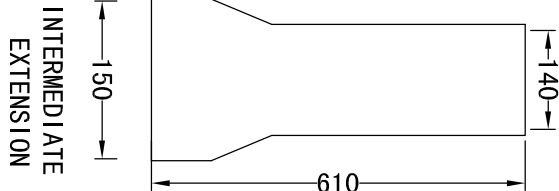

TYPE "A"  
VALVE BOX TOP  
CAST IRON

TYPE "A"  
VALVE BOX BOTTOM  
CAST IRON

NO	LENGTH "L"
12	311 mm
24	616 mm
36	921 mm

TYPE "A"  
VALVE BOX  
RISERS

LIFTER RING

NO	VALUE	RISERS	RINGS
A	25mm	51mm	76mm
B	51mm	51mm	51mm
C	79mm	105mm	130mm

LOCKING RING

TYPE "A" VB LID

INTERMEDIATE  
EXTENSION

ROD C/W  
ROCK GUARD

ROD  
STANDARD

\*DIMENSIONS IN MM\*

WESTVIEW SALES LTD.

TYPE A VALVE BOX