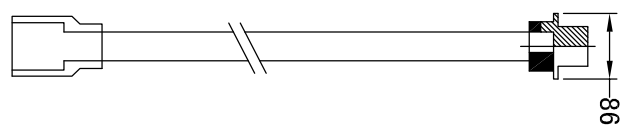

LOCKING RING

TYPE "A" VB LID

INTERMEDIATE  
EXTENSION

ROD C/W  
ROCK GUARD

ROD  
STANDARD

\*DIMENSIONS IN MM\*

WESTVIEW SALES LTD.

TYPE A VALVE BOX