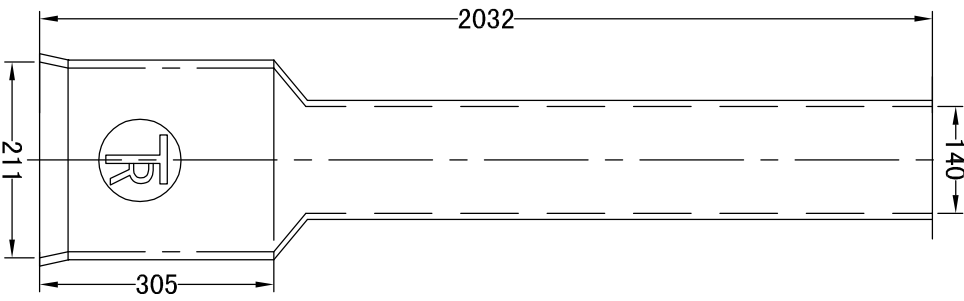

TYPE "A"  
VALVE BOX TOP  
CAST IRON

TYPE "A"  
VALVE BOX BOTTOM  
CAST IRON

NO	LENGTH "L"
12	311 mm
24	616 mm
36	921 mm

TYPE "A"  
VALVE BOX  
RISERS

LIFTER RING

NO	VALUE	RISERS	RINGS
A	25mm	51mm	76mm
B	51mm	51mm	51mm
C	79mm	105mm	130mm

LOCKING RING

TYPE "A" VB LID

INTERMEDIATE  
EXTENSION

ROD C/W  
ROCK GUARD

ROD  
STANDARD

\*DIMENSIONS IN MM\*

WESTVIEW SALES LTD.

TYPE A VALVE BOX

LETHBRIDGE SPEC