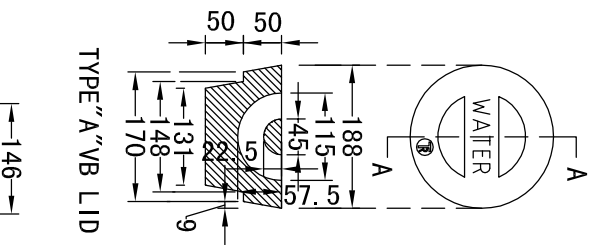

TYPE "A"  
VALVE BOX TOP  
CAST IRON

TYPE "A"  
VALVE BOX BOTTOM  
CAST IRON

NO	LENGTH "L"
12	311 mm
24	616 mm
36	921 mm

TYPE "A"  
VALVE BOX  
RISERS

LIFTER RING

NO	VALUE	RISERS	RINGS
A	25mm	51mm	76mm
B	51mm	51mm	51mm
C	79mm	105mm	130mm

LOCKING RING

TYPE "A" VB LID

INTERMEDIATE  
EXTENSION

ROD C/W  
ROCK GUARD

ROD  
STANDARD

\*DIMENSIONS IN MM\*

WESTVIEW SALES LTD.

TYPE A VALVE BOX

LETHBRIDGE SPEC