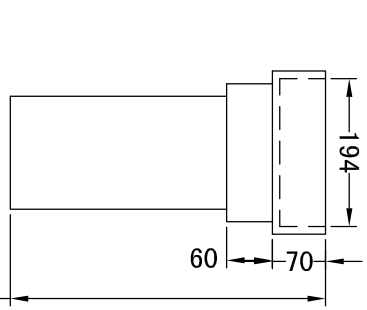

TYPE "A"  
VALVE BOX TOP  
CAST IRON

TYPE "A"  
VALVE BOX BOTTOM  
CAST IRON

NO	LENGTH "L"
12	311 mm
24	616 mm
36	921 mm

TYPE "A"  
VALVE BOX  
RISERS

LIFTER RING

NO	VALUE	RISERS	RINGS
A	25mm	51mm	76mm
B	51mm	51mm	51mm
C	79mm	105mm	130mm

LOCKING RING

TYPE "A" VB LID

INTERMEDIATE  
EXTENSION

ROD C/W  
ROCK GUARD

ROD  
STANDARD

\*DIMENSIONS IN MM\*

WESTVIEW SALES LTD.

TYPE A VALVE BOX

LETHBRIDGE SPEC