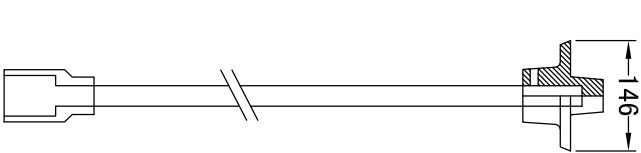

TYPE "A"  
VALVE BOX TOP  
CAST IRON

TYPE "A"  
VALVE BOX BOTTOM  
CAST IRON

NO	LENGTH "L"
12	311 mm
24	616 mm
36	921 mm

TYPE "A"  
VALVE BOX  
RISERS

LIFTER RING

NO	VALUE	RISERS	RINGS
A	25mm	51mm	76mm
B	51mm	51mm	51mm
C	79mm	105mm	130mm

LOCKING RING

TYPE "A" VB LID

INTERMEDIATE  
EXTENSION

ROD C/W  
ROCK GUARD

ROD  
STANDARD

\*DIMENSIONS IN MM\*

WESTVIEW SALES LTD.

TYPE A VALVE BOX